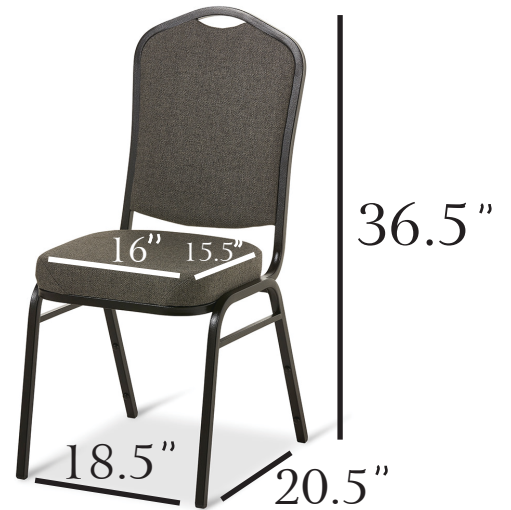

Table & Chair Measurements

Complex Terrace

Sproul

Sproul Reception Center (Barn)

Hargitt

Hospitality Courtyard

Rich Rehearsal Hall (MPR)